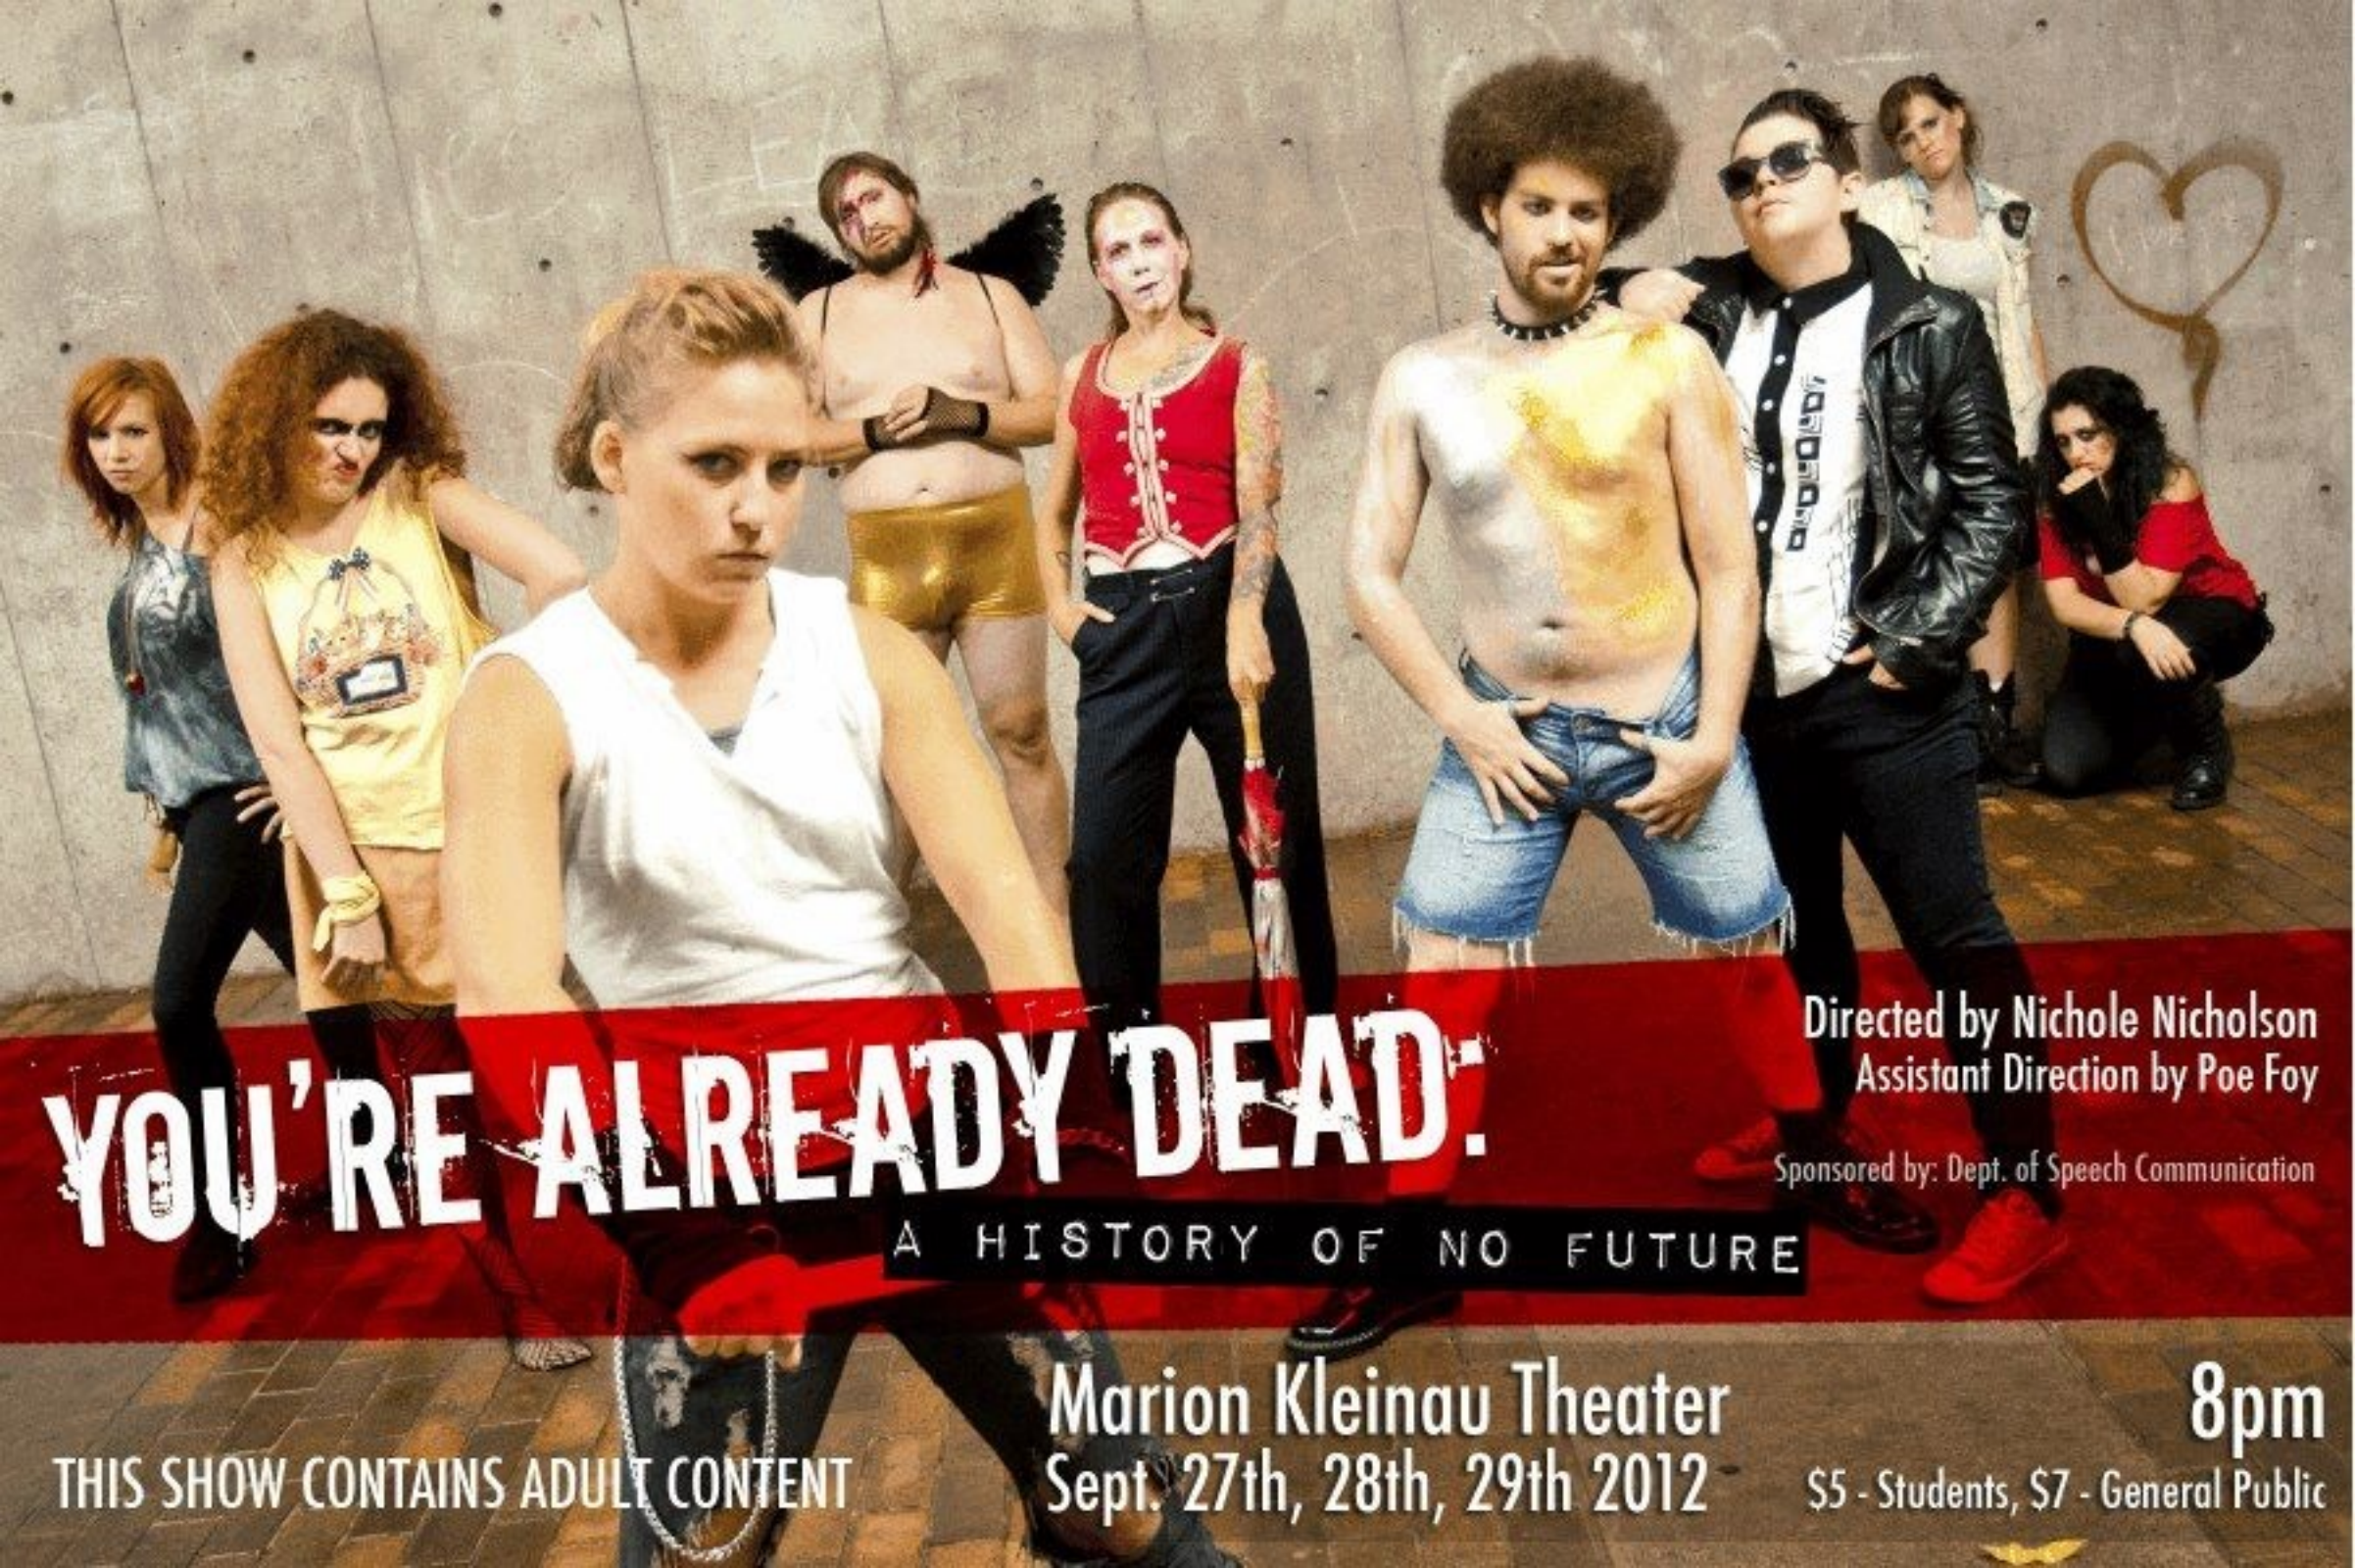

Double Bill

IPutASpellonYou

Written, Directed and Performed by Charlie Hope Dorsey
Co-Directed by Sheng-Tao Fan

RollercoasterHalos

Compiled and Performed by Kyle Cheeswright
Co-Directed by Meggie Mapes and Nichole Nicholson

Marion Kleinau Theatre
(2nd Floor Communication Building)

October 25 - 27, 2012

8pm

WaturetHemes

Sponsored by: The Dept of Speech Communication

\$5 Students, \$7 General Public CASH ONLY

YOU'RE ALREADY DEAD:

A HISTORY OF NO FUTURE

Directed by Nichole Nicholson
Assistant Direction by Poe Foy

Sponsored by: Dept. of Speech Communication

THIS SHOW CONTAINS ADULT CONTENT

Marion Kleinau Theater
Sept. 27th, 28th, 29th 2012

8pm

\$5 - Students, \$7 - General Public

**THINGS
TO BE
HATEFUL
FOR**

**WRITTEN & PERFORMED BY
LIZ NEWMAN
CO-DIRECTED BY
JONNY GRAY**

MARION KLEINAU THEATRE
SECOND FLOOR COMMUNICATIONS BUILDING
8 P.M. NOVEMBER 29-30, DECEMBER 1
STUDENTS \$5 W/STUDENT ID (CASH ONLY)
GENERAL ADMISSION \$7 (CASH ONLY)
RESERVATIONS: 618/453-5618