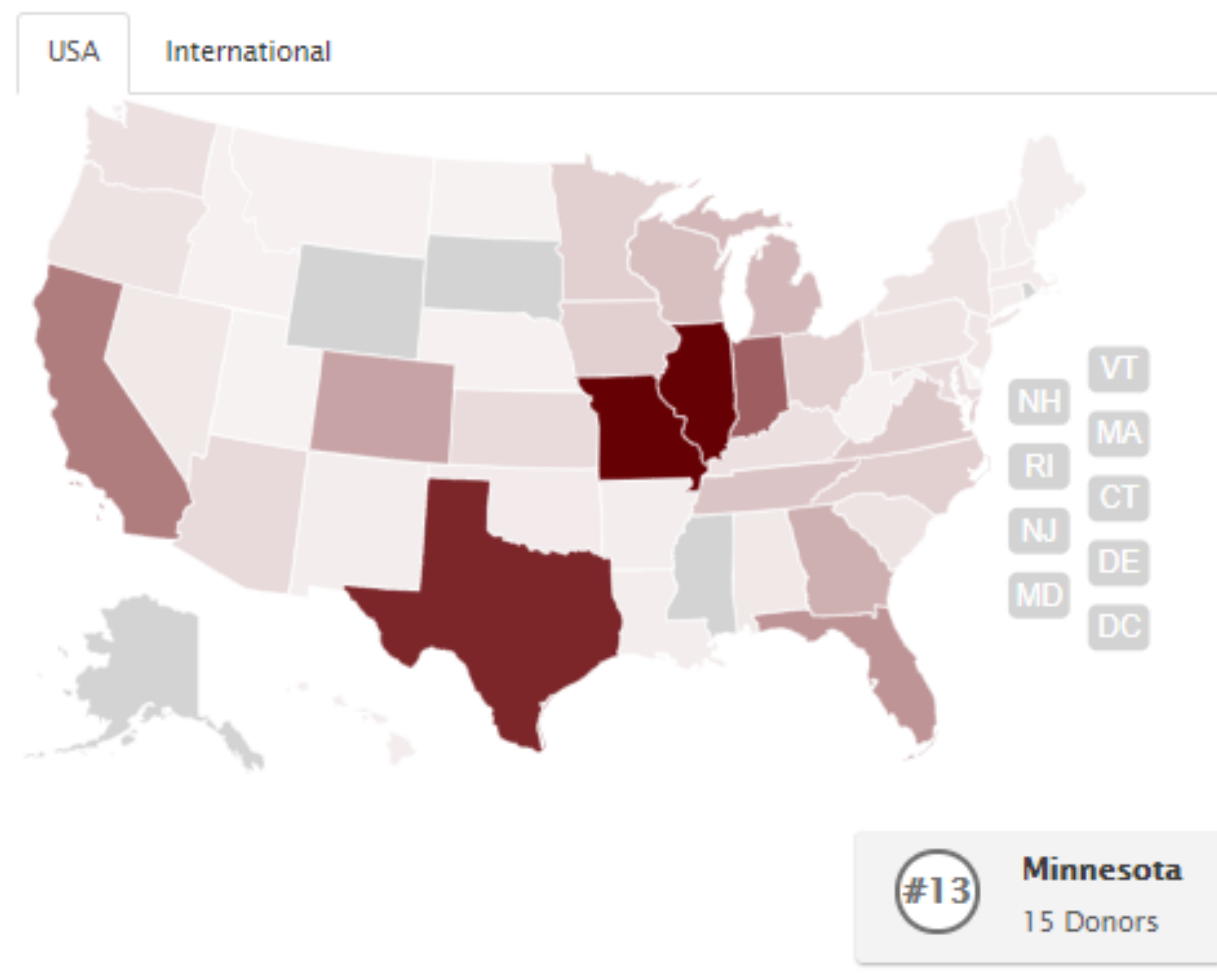

Paul Melzer and Ian Reinhart Country Financial K9 Challenge

Country Financial supports First Responders and safe communities. Local Financial Representatives and SIU graduates Paul Melzer and Ian Reinhart will match every dollar received, up to $3,000 total, in support of the Southern Illinois University Police Departments K9 Fund. This fund will allow the SIU PD to start a K9 unit, further enhancing the services and protections provided to the SIU Community and its surrounding areas.

$3,000 MATCHED

COMPLETED

Dick Blaudow Engineering Laboratory Match

The Leadership Development Program (LDP) is designed to educate the next generation of technical leaders for the world's future through leadership training, mentoring and community service opportunities. We are one of very few STEM colleges in the nation that offers a technical leadership program that provides a direct bridge from leadership training to a career as a technical leader. SIU alum Dick Blaudow '70 is encouraging all LDP alumni to make a donation to the Engineering Laboratory Fund by matching dollar for dollar up to $10,000. So make a gift today and double your impact!

$5,505 MATCHED

ENDED

Teachers Shape the Future Match

At SIU we are transforming teacher preparation to ensure development of the next generation of teachers who will touch lives and shape the future for children, families, schools and communities. Gifts made to Teachers Shape the Future will be matched dollar for dollar on the Day of Giving by Nancy and Paul Mundschenk up to a total of $5,000. Show your support for future teachers and help us meet this match by making a gift today.

$2,175 MATCHED

ENDED

Bill and Gail McGraw Chancellor's Scholarship Match

High school students who are academically high-achieving and have demonstrated leadership skills are invited to compete for the Chancellor's Scholarship. The program provides students unique and specialized opportunities such as study abroad assistance, the opportunity to begin research projects as freshmen, specialized faculty mentoring, cultural enrichment events, externship opportunities, and leadership training. Our Chancellor's Scholars are our bright stars on campus who are a model of leadership, integrity, and service. The Chancellor's Scholarship will be matched dollar for dollar by Bill and Gail McGraw up to a total of $2,000. Show your support for The Chancellor's Scholars and help us meet this match by making a gift today.

$1,825 MATCHED

ENDED

Lea Ann Skogsberg Journalism Match

Lea Ann Skogsberg (Class of 1983) is encouraging donors to give to the James Murphy Memorial Scholarship that supports School of Journalism students. To encourage donors to give Lea Ann is matching every gift up to $5,000 during Day of Giving.

$1,010 MATCHED

ENDED

Morris Library Matching Gift

A very generous anonymous donor has agreed to match every gift made to Morris Library up to $3,000. Give to the library and double the impact of your gift!